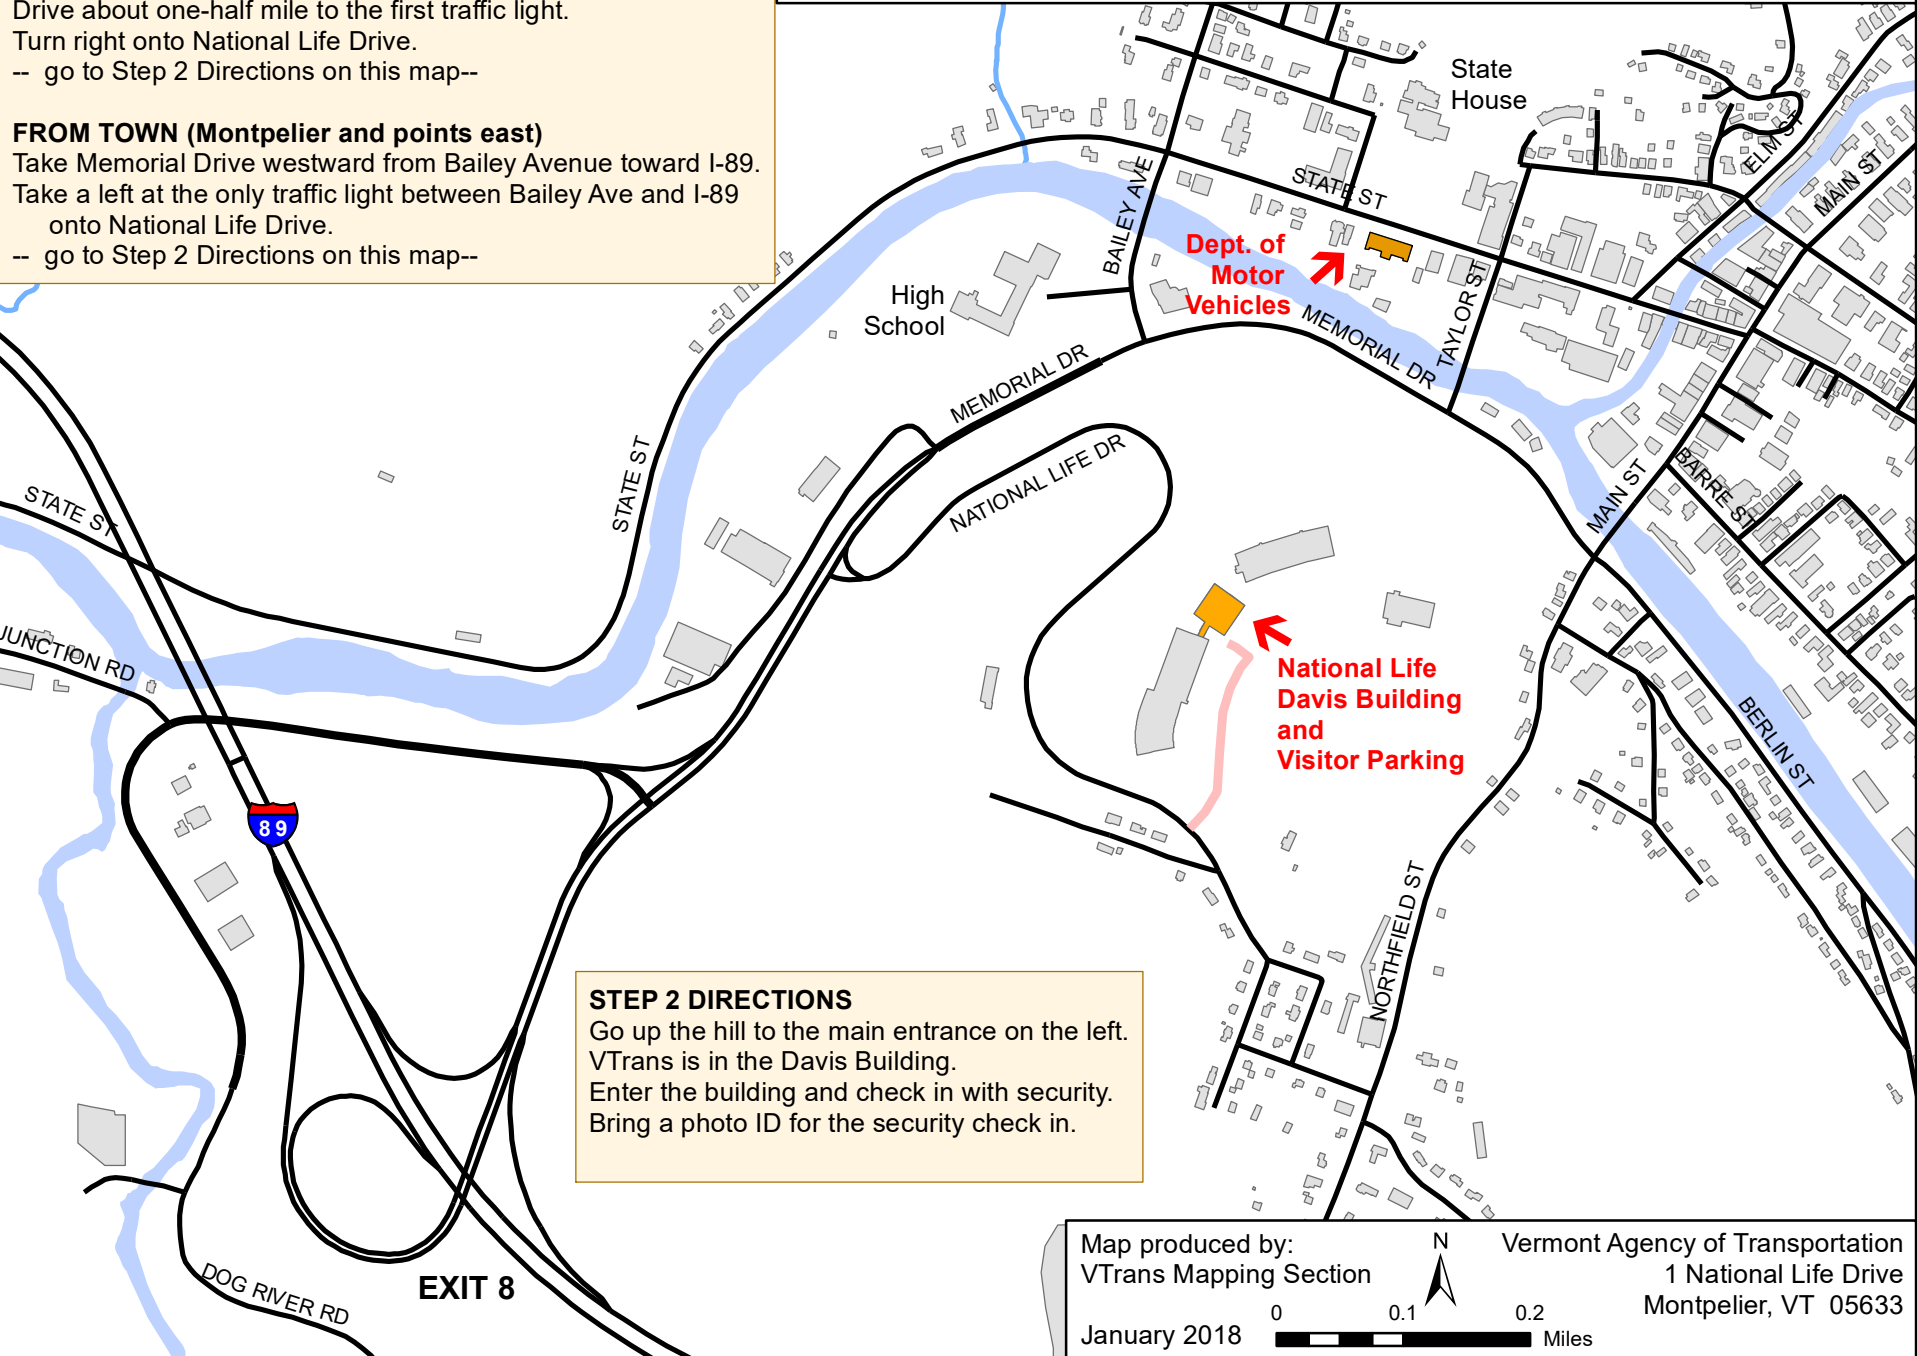

DIRECTIONS TO VTRANS

FROM I-89
Take Route I-89 to Exit 8. It exits onto Memorial Drive.
Drive about one-half mile to the first traffic light.
Turn right onto National Life Drive.
-- go to Step 2 Directions on this map--

FROM TOWN (Montpelier and points east)
Take Memorial Drive westward from Bailey Avenue toward I-89.
Take a left at the only traffic light between Bailey Ave and I-89
onto National Life Drive.
-- go to Step 2 Directions on this map--

STEP 2 DIRECTIONS
Go up the hill to the main entrance on the left.
VTrans is in the Davis Building.
Enter the building and check in with security.
Bring a photo ID for the security check in.

Map produced by: Vermont Agency of Transportation
VTrans Mapping Section
1 National Life Drive
Montpelier, VT 05633

January 2018

0 0.1 0.2 Miles

N