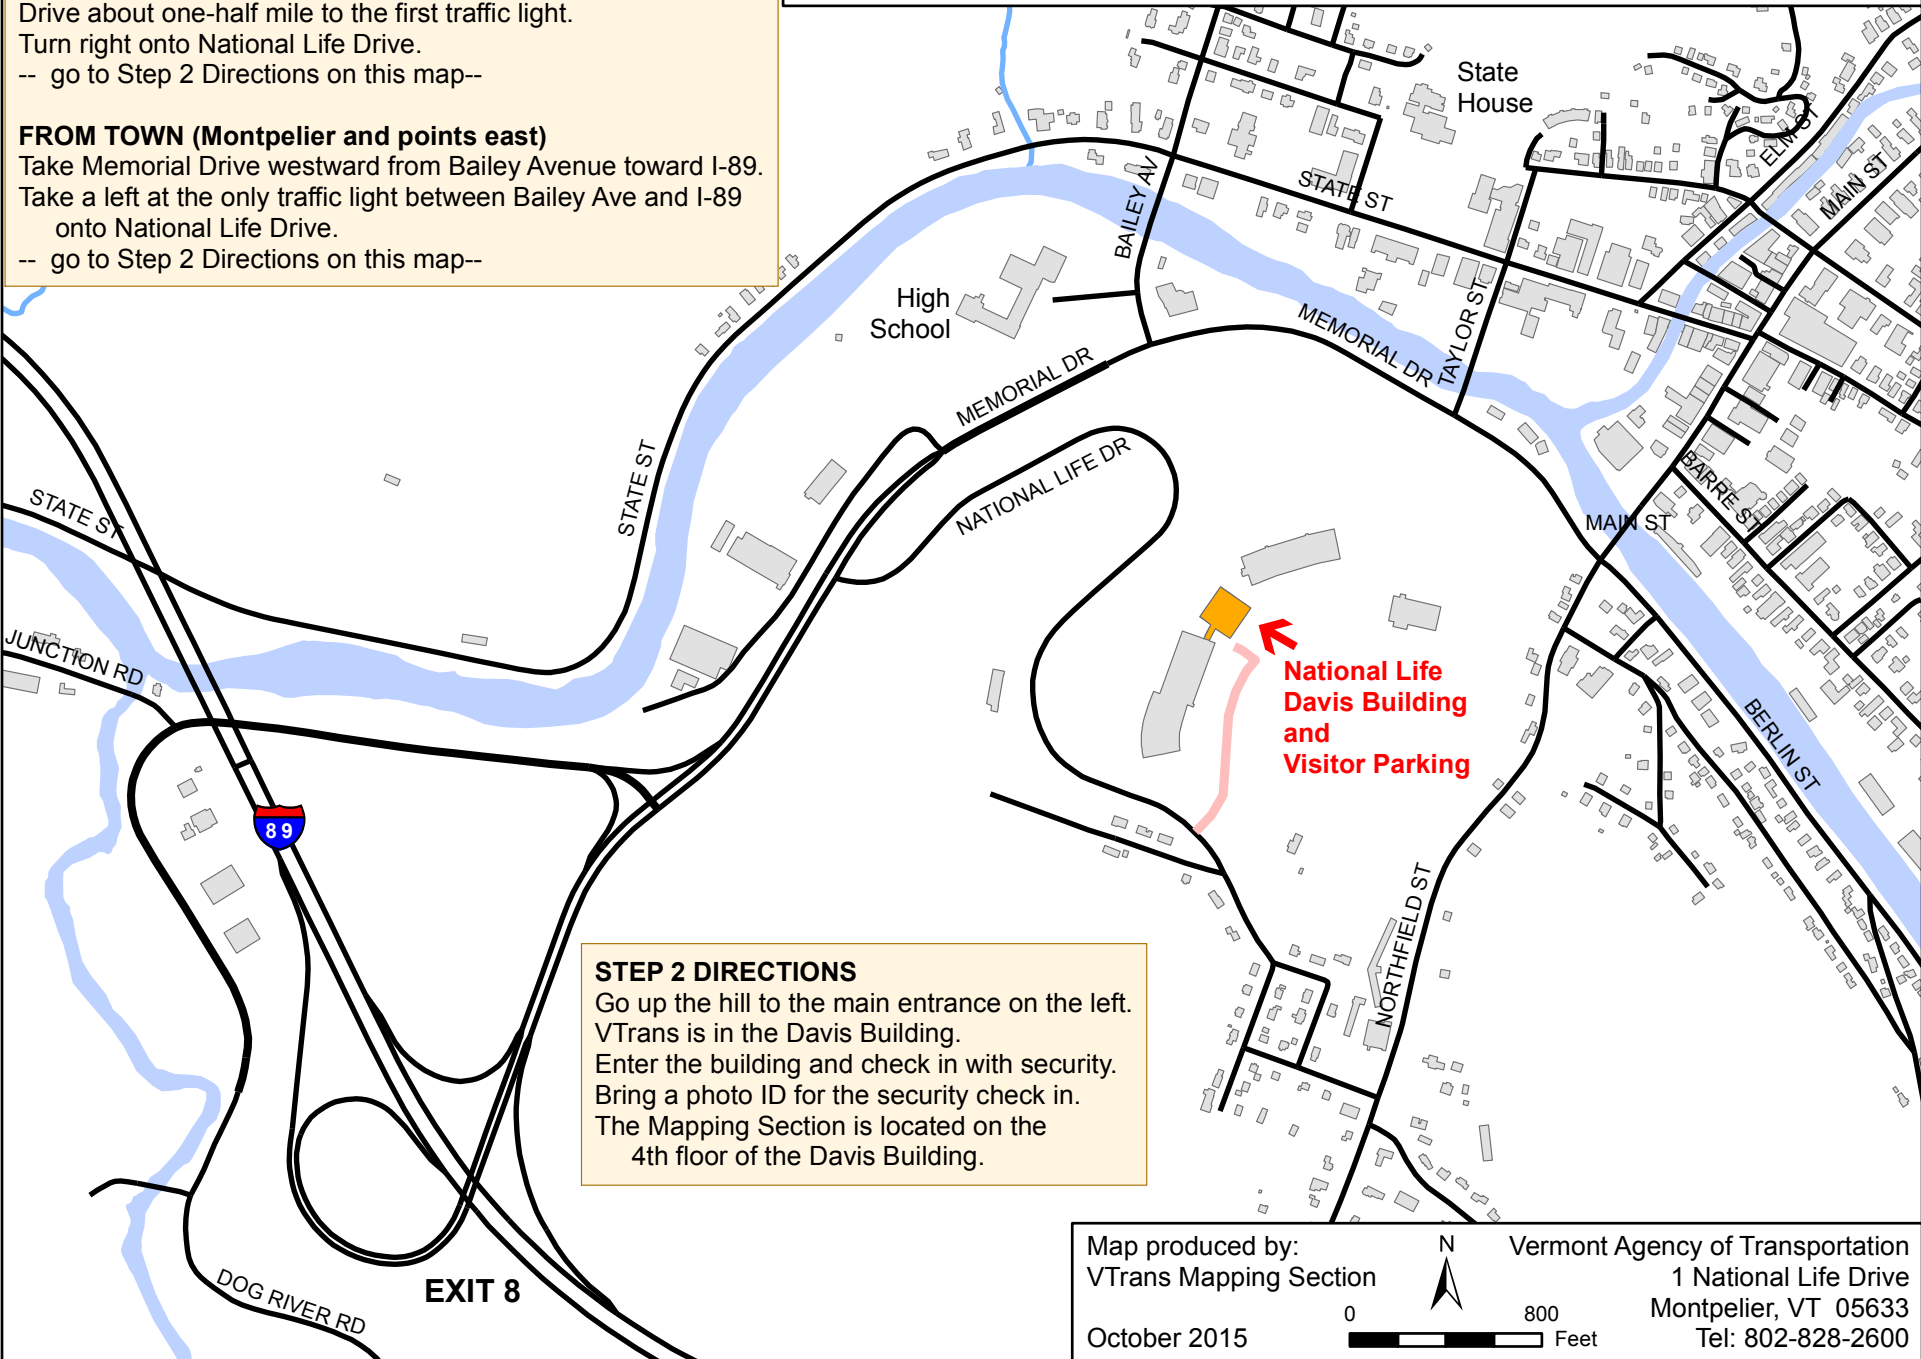

DIRECTIONS TO VTRANS

FROM I-89

Take Route I-89 to Exit 8. It exits onto Memorial Drive.
Drive about one-half mile to the first traffic light.
Turn right onto National Life Drive.
-- go to Step 2 Directions on this map--

FROM TOWN (Montpelier and points east)

Take Memorial Drive westward from Bailey Avenue toward I-89.
Take a left at the only traffic light between Bailey Ave and I-89
onto National Life Drive.
-- go to Step 2 Directions on this map--

STEP 2 DIRECTIONS

Go up the hill to the main entrance on the left.
VTrans is in the Davis Building.
Enter the building and check in with security.
Bring a photo ID for the security check in.
The Mapping Section is located on the
4th floor of the Davis Building.